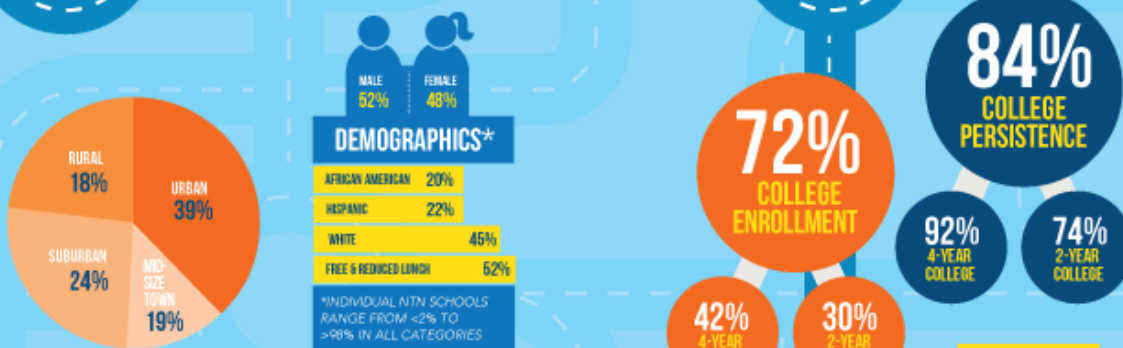

NEW TECH NETWORK STUDENTS ARE READY FOR COLLEGE AND CAREER

3 COLLEGE + CAREER READINESS FOR ALL

4 COLLEGE READY

STUDENTS ENROLL IN COLLEGE AT A RATE **9%** HIGHER THAN THE NATIONAL AVERAGE