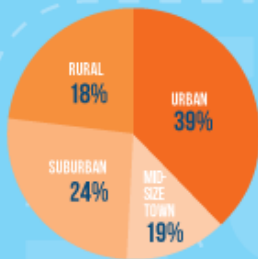

NEW TECH NETWORK STUDENTS ARE READY FOR COLLEGE AND CAREER

3 COLLEGE + CAREER READINESS FOR ALL

4 COLLEGE READY

STUDENTS ENROLL IN COLLEGE AT A RATE **9%** HIGHER THAN THE NATIONAL AVERAGE