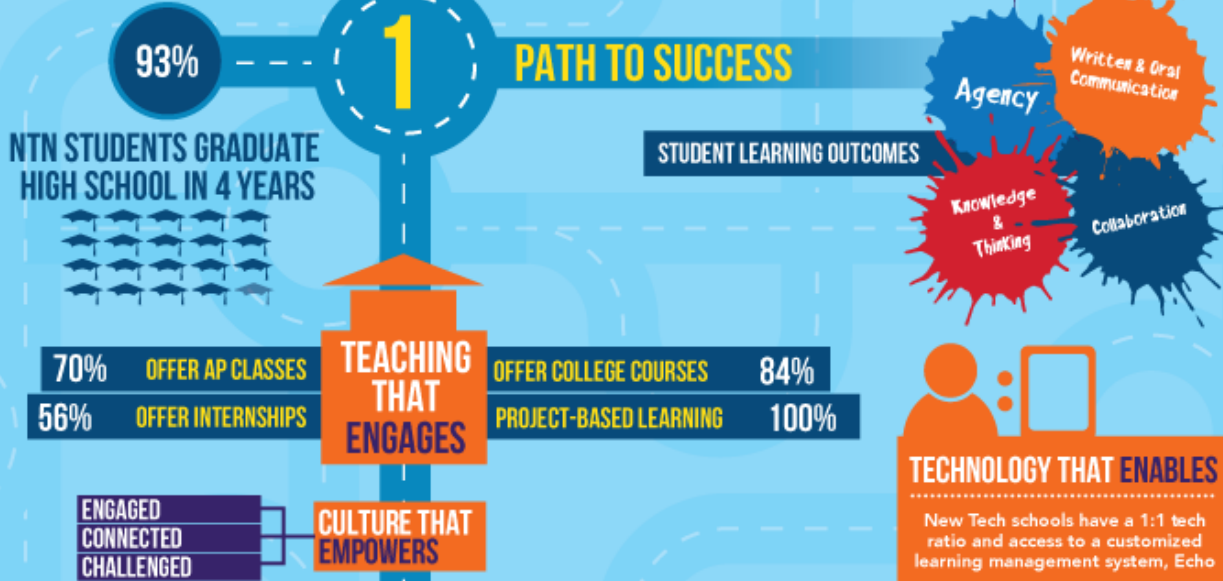

NEW TECH NETWORK STUDENTS ARE READY FOR COLLEGE AND CAREER

3 COLLEGE + CAREER READINESS FOR ALL

4 COLLEGE READY

STUDENTS ENROLL IN COLLEGE AT A RATE **9%** HIGHER THAN THE NATIONAL AVERAGE