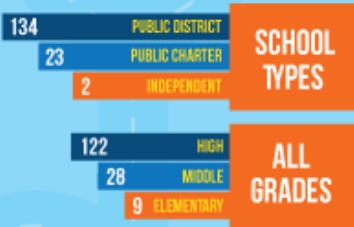

NEW TECH NETWORK STUDENTS ARE READY FOR COLLEGE AND CAREER

3 COLLEGE + CAREER READINESS FOR ALL

4 COLLEGE READY

STUDENTS ENROLL IN COLLEGE AT A RATE **9%** HIGHER THAN THE NATIONAL AVERAGE